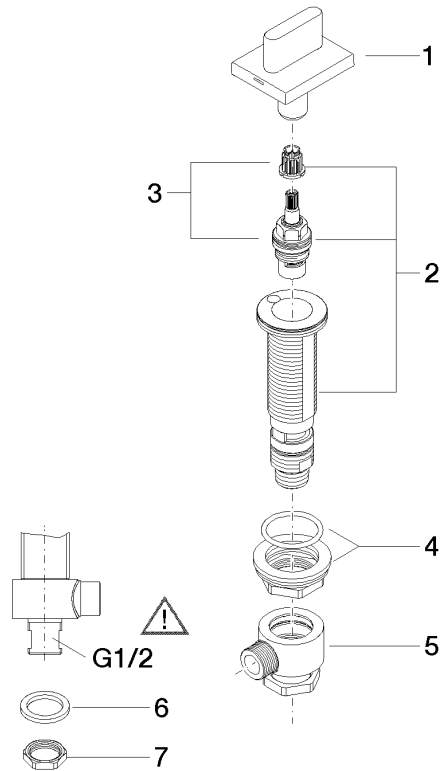

20 004 705

- hole diameter 32 mm
- rosette 60 x 47 mm
- with cold marking

	Brushed Champagne (22kt Gold)	20 004 705-46
	Chrome	20 004 705-00
	Brushed Platinum	20 004 705-06
	Dark Chrome	20 004 705-19
	Champagne (22kt Gold)	20 004 705-47
	Brushed Dark Platinum	20 004 705-99

20 004 705

mm [inches]

Flow rate chart

Certificates

IAPMO_N-4976.

LGA_28687.

IAPMO_6397.

WRAS_240202020.

20 004 705

Parts for other finishes can be found here: [Chrome](#)

Spare parts list

No.	Item Number	Name	Quantity used	Delivery time
1	90 20 70 051 06-46	handle (cold)	1	30
2	04 17 11 058 53 90	side panel	1	2
3	90 90 03 153 00 90	top	1	2
4	04 23 10 032 78 90	fixing set	1	2
5	04 17 11 023 10 90	distributor	1	2
6	90 23 30 040 00-46	threaded connector	1	-
Spare part can no longer be ordered, please order the replacement item				
7	09 30 11 059 90	disc	1	2
8	09 23 10 012 90	nut	1	2