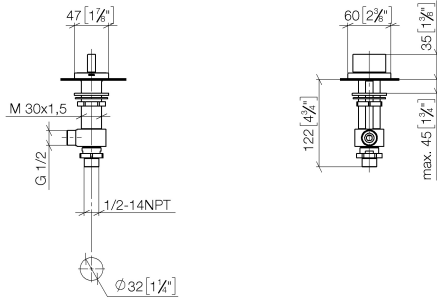

20 004 705

- hole diameter 32 mm
- rosette 60 x 47 mm
- with cold marking

	Brushed Champagne (22kt Gold)	20 004 705-46
	Chrome	20 004 705-00
	Brushed Platinum	20 004 705-06
	Dark Chrome	20 004 705-19
	Champagne (22kt Gold)	20 004 705-47
	Brushed Dark Platinum	20 004 705-99

20 004 705

mm [inches]

Flow rate chart

Certificates

IAPMO_N-4976.

LGA_28687.

IAPMO_6397.

WRAS_240202020.

20 004 705

Parts for other finishes can be found here: [Chrome](#)

Spare parts list

No.	Item Number	Name	Quantity used	Delivery time
1	90 20 70 051 06-46	handle (cold)	1	30
2	04 17 11 058 53 90	side panel	1	2
3	90 90 03 153 00 90	top	1	2
4	04 23 10 032 78 90	fixing set	1	2
5	04 17 11 023 10 90	distributor	1	2
6	90 23 30 040 00-46	threaded connector	1	-
Spare part can no longer be ordered, please order the replacement item				
7	09 30 11 059 90	disc	1	2
8	09 23 10 012 90	nut	1	2